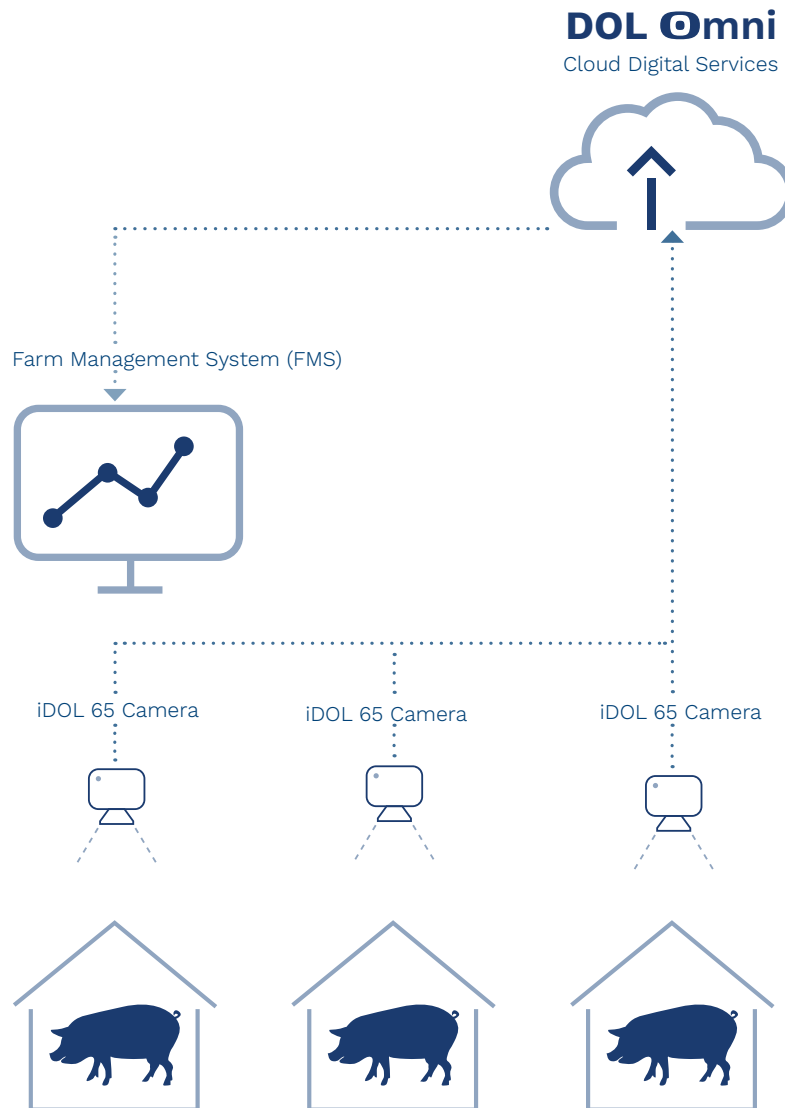

Weighing pigs with the iDOL 65 Camera enables you to gain an average of \$.4 extra per pig upon shipping pigs at the optimal slaughter weight to the slaughter house. Not being able to continuously monitor pig weight can be a costly affair to your business. Every pig is unique and therefore, has its own drinking, eating and sleeping habits. To this, their weight gain differs, but the iDOL 65 Camera makes it possible for you to continuously monitor a pen's daily:

- average weight
- minimal weight
- maximal weight
- weight gain

Knock-on values of the iDOL 65 Camera

iDOL 65 Camera is your answer for optimizing and easing-up your daily farm management. It helps you:

- know the exact value and performance of your livestock
- decrease production costs
- improve your livestock performance
- monitor your pigs weight in a convenient way with less stress
- improve animal welfare

Omni Cloud User Guide

Animation

How to get started?

The iDOL 65 camera is based on 3D camera technology and proprietary data processing algorithms. The iDOL 65 camera is connected to the DOL Omni Cloud™ where all data is available through the DOL Omni User Interface or your Farm Management System via the DOL Omni API. Are you ready to improve your performance using vital production data? Simply contact your Farm Management System provider.